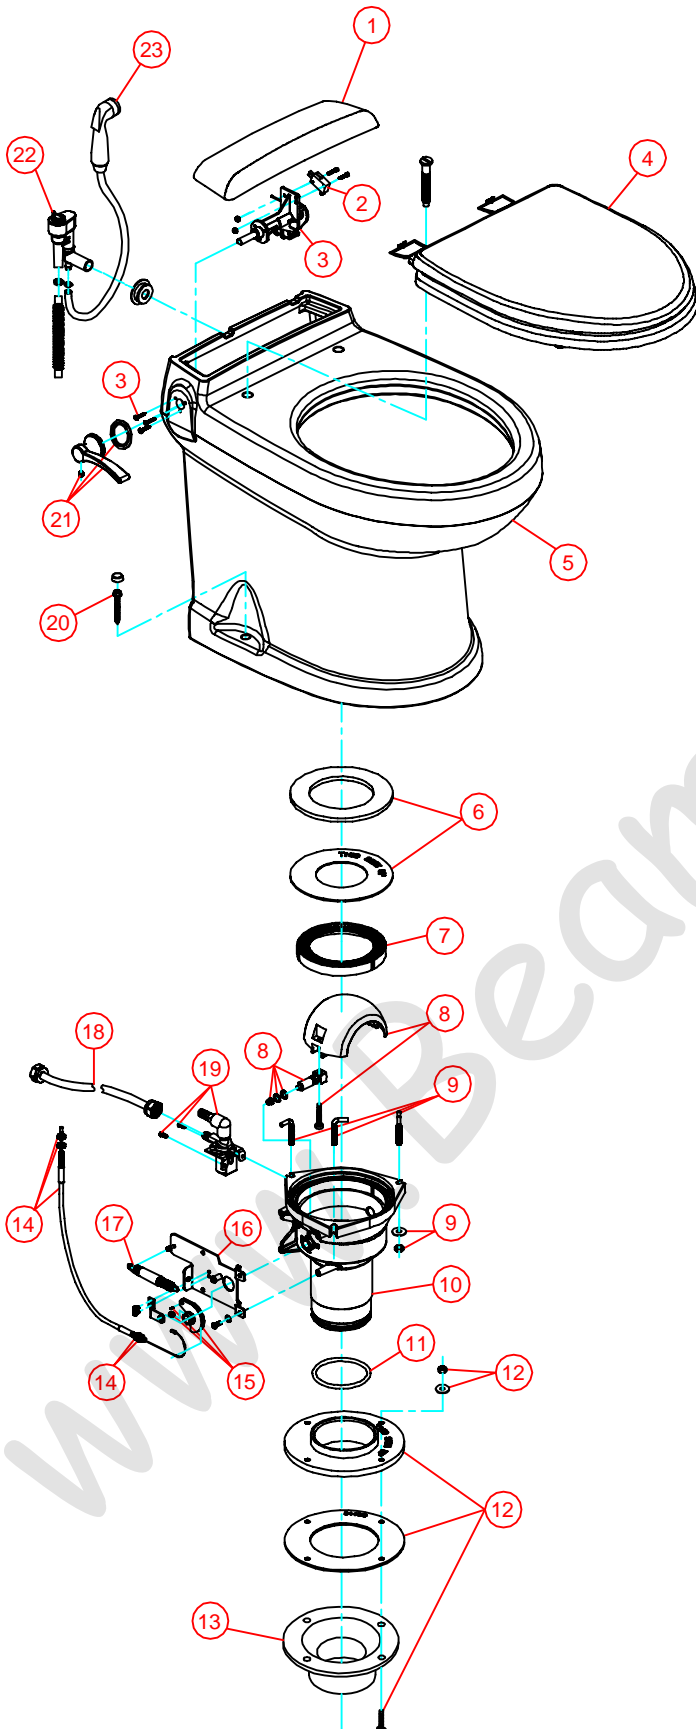

PARTS LIST: 3200 PLUG IN BASE

| ITEM | PART NO. | DESCRIPTION |
|------|-----------|---|
| 1 | 385311001 | ACCESS COVER, WHITE |
| | 385311002 | ACCESS COVER, BONE |
| 2 | 385311003 | FLUSH SWITCH ASSY |
| 3 | 385311004 | FLUSH SHAFT HANDLE KIT |
| 4 | 385311005 | SEAT & LID WHITE |
| | 385311006 | SEAT & LID BONE |
| 5 | 385311007 | CHINA BOWL, WHITE (inc. lid & dual lock) |
| | 385311008 | CHINA BOWL, BONE (inc. lid & dual lock) |
| 6 | 385311009 | BOWL SEAL KIT |
| 7 | 600343534 | RING BASE INSERT |
| 8 | 385311010 | SHAFT/HALF BALL KIT |
| 9 | 385311011 | J-BOLT W/NUTS, WASHER |
| 10 | 385311028 | CONCERTO BASE |
| 11 | 600344609 | O-RING 3.1 X 3.5 X .21 |
| 12 | 385311013 | FLOOR FLANGE ADAPTER KIT |
| | 385343765 | FLOOR FLANGE 3" SPIGOT |
| | 385345892 | FLOOR FLANGE 3" HUB |
| | 385345889 | FLOOR FLANGE 3" MALE PIPE THREAD |
| | 385310961 | FLOOR FLANGE 45° SWIVEL *must use with seal included in kit. |
| 14 | 385311014 | FLUSH CABLE KIT |
| 15 | 385311015 | PULLEY KIT |
| 16 | 385311016 | BASE BRACKET |
| 17 | 385311017 | RETURN SPRING KIT |
| 18 | 385311018 | SUPPLY, HOSE |
| 19 | 385310821 | KIT, WATER VALVE12 |
| 20 | 385311020 | MOUNTING HARDWARE CHROME |
| | 385311021 | MOUNTING HARDWARE GOLD |
| | 385311022 | KIT, CON'TO MT'G HARD-BONE/WHT |
| 21 | 385311023 | FLUSH HANDLE CHROME |
| | 385311024 | FLUSH HANDLE GOLD |
| | 385311025 | FLUSH HANDLE NICKEL |
| 22 | 385310807 | KIT, VAC BRK'R ASY/PLUGIN BASE |
| | 385310808 | KIT, VAC BRK'K SPRAY/PLUGIN BASE |
| 23 | 385310809 | HAND SPRAY, CHROME |