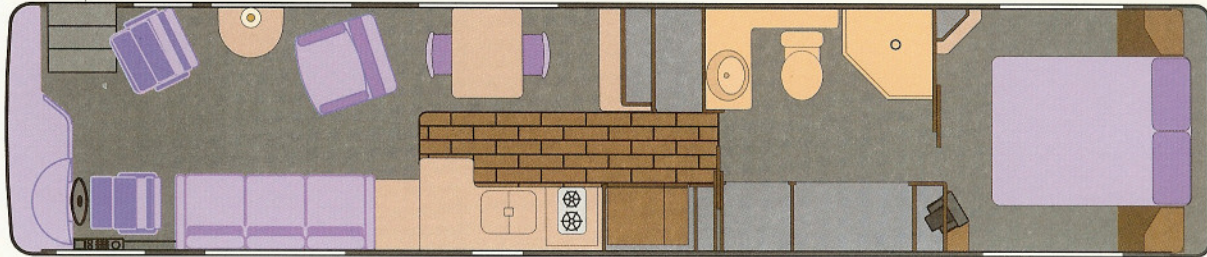

Floor Plans

U320 4000 CSGI

U320 4000 WTBI

Foretravel, inc.

1221 NW Stallings Drive • Nacogdoches, TX 75964 • 800-955-6226

Following publication of this specification sheet, certain changes may have occurred which would not be included in these pages. Foretravel, Inc. reserves the right to change product specifications at any time without incurring obligations.