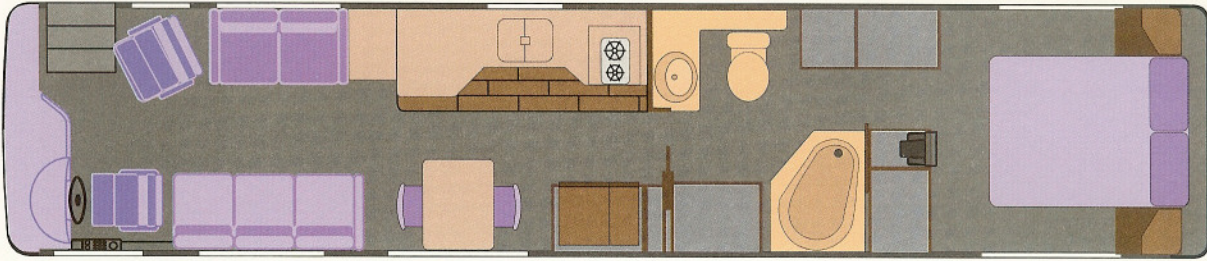

Floor Plans

U320 4000 CSGI

U320 4000 WTBI

Foretravel, inc.

1221 NW Stallings Drive • Nacogdoches, TX 75964 • 800-955-6226

Following publication of this specification sheet, certain changes may have occurred which would not be included in these pages. Foretravel, Inc. reserves the right to change product specifications at any time without incurring obligations.