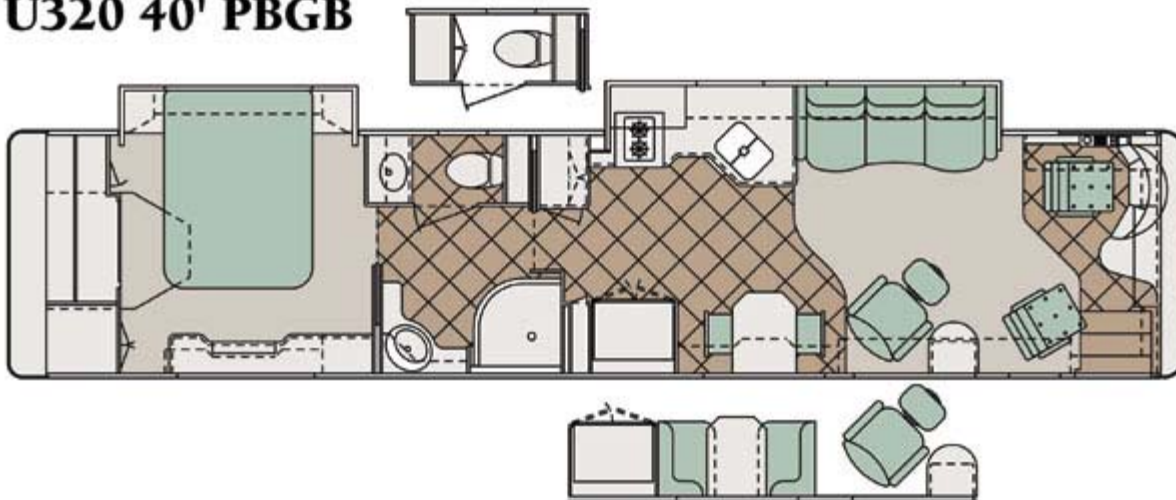

2005 U320 Floor Plans

U320 40' DGLC

U320 40' PBGB

U320 40' PBGC

2005 U320 Floor Plans

U320 42' PBGB

U320 42' PBLB

U320 42' PBTS

2005 U320 Floor Plans

U320 40' PBLB

U320 40' PBLC

U320 40' PBTS

2005 Unicoach U320 Exterior Designs

***053- Brown & Red
Celebrity Interior***

***054- Gold & Silver
Royal Palace Interior***

***055- Blue & Brown
Serenity Interior***