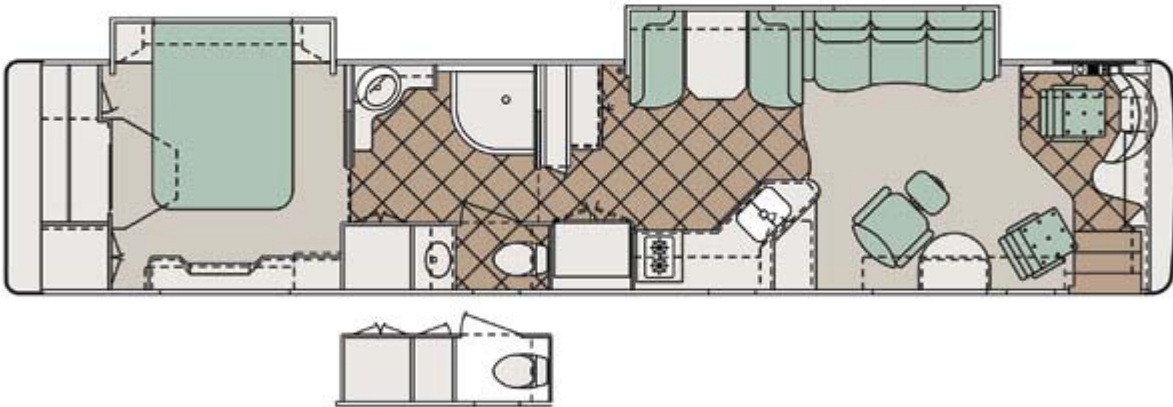

2005 U320 Floor Plans

U320 40' DGLC

U320 40' PBGB

U320 40' PBGC

2005 U320 Floor Plans

U320 42' PBGB

U320 42' PBLB

U320 42' PBTS

2005 U320 Floor Plans

U320 40' PBLB

U320 40' PBLC

U320 40' PBTS

2005 Unicoach U320 Exterior Designs

***053- Brown & Red
Celebrity Interior***

***054- Gold & Silver
Royal Palace Interior***

***055- Blue & Brown
Serenity Interior***