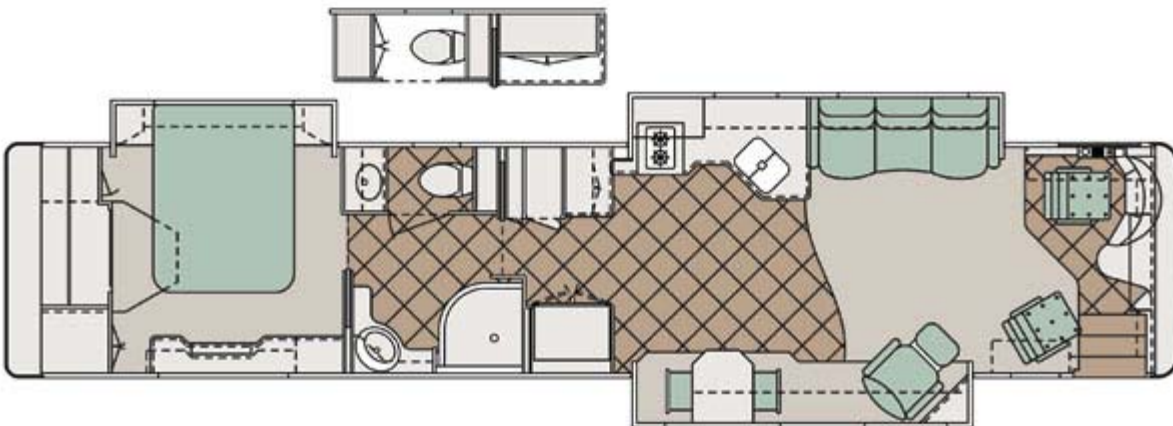

2005 U320 Floor Plans

U320 40' DGLC

U320 40' PBGB

U320 40' PBGC

2005 U320 Floor Plans

U320 42' PBGB

U320 42' PBLB

U320 42' PBTS

2005 U320 Floor Plans

U320 40' PBLB

U320 40' PBLC

U320 40' PBTS

2005 Unicoach U320 Exterior Designs

***053- Brown & Red
Celebrity Interior***

***054- Gold & Silver
Royal Palace Interior***

***055- Blue & Brown
Serenity Interior***