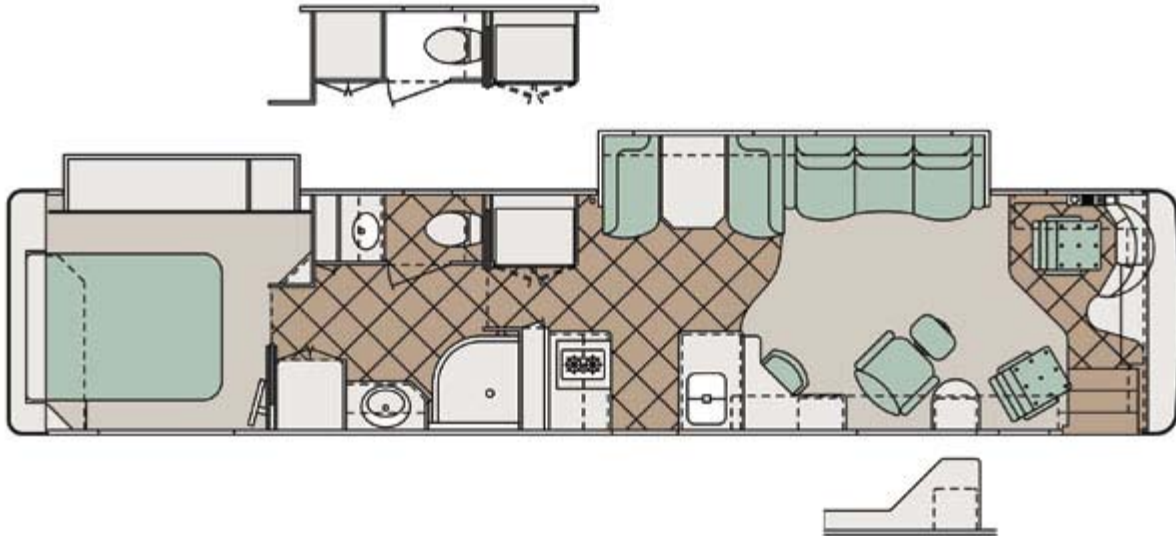

2005 U320 Floor Plans

U320 40' DGLC

U320 40' PBGB

U320 40' PBGC

2005 U320 Floor Plans

U320 42' PBGB

U320 42' PBLB

U320 42' PBTS

2005 U320 Floor Plans

U320 40' PBLB

U320 40' PBLC

U320 40' PBTS

2005 Unicoach U320 Exterior Designs

***053- Brown & Red
Celebrity Interior***

***054- Gold & Silver
Royal Palace Interior***

***055- Blue & Brown
Serenity Interior***