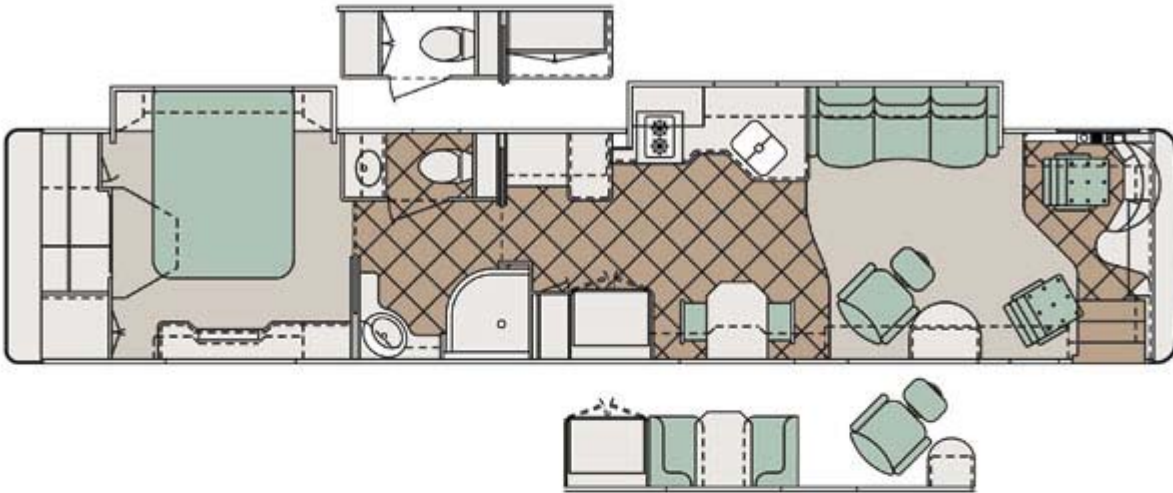

2005 U320 Floor Plans

U320 40' DGLC

U320 40' PBGB

U320 40' PBGC

2005 U320 Floor Plans

U320 42' PBGB

U320 42' PBLB

U320 42' PBTS

2005 U320 Floor Plans

U320 40' PBLB

U320 40' PBLC

U320 40' PBTS

2005 Unicoach U320 Exterior Designs

***053- Brown & Red
Celebrity Interior***

***054- Gold & Silver
Royal Palace Interior***

***055- Blue & Brown
Serenity Interior***