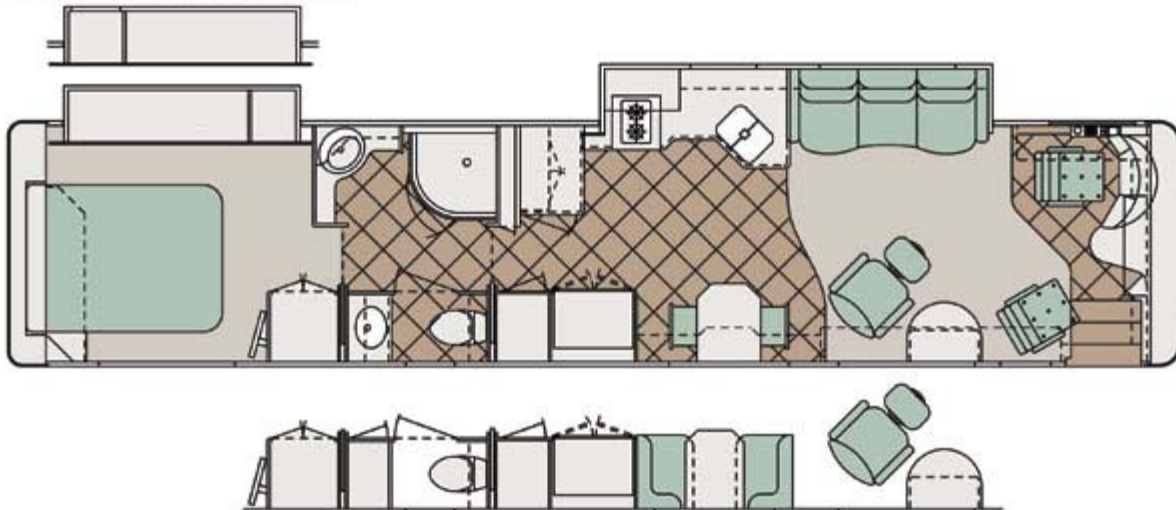

2005 U320 Floor Plans

U320 40' DGLC

U320 40' PBGB

U320 40' PBGC

2005 U320 Floor Plans

U320 42' PBGB

U320 42' PBLB

U320 42' PBTS

2005 U320 Floor Plans

U320 40' PBLB

U320 40' PBLC

U320 40' PBTS

2005 Unicoach U320 Exterior Designs

***053- Brown & Red
Celebrity Interior***

***054- Gold & Silver
Royal Palace Interior***

***055- Blue & Brown
Serenity Interior***