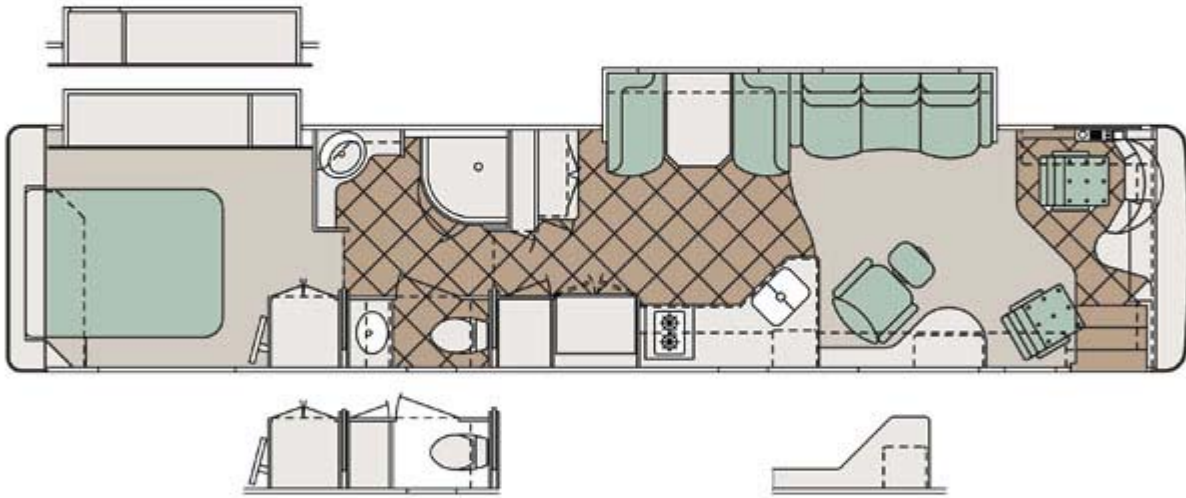

2005 U320 Floor Plans

U320 40' DGLC

U320 40' PBGB

U320 40' PBGC

2005 U320 Floor Plans

U320 42' PBGB

U320 42' PBLB

U320 42' PBTS

2005 U320 Floor Plans

U320 40' PBLB

U320 40' PBLC

U320 40' PBTS

2005 Unicoach U320 Exterior Designs

***053- Brown & Red
Celebrity Interior***

***054- Gold & Silver
Royal Palace Interior***

***055- Blue & Brown
Serenity Interior***